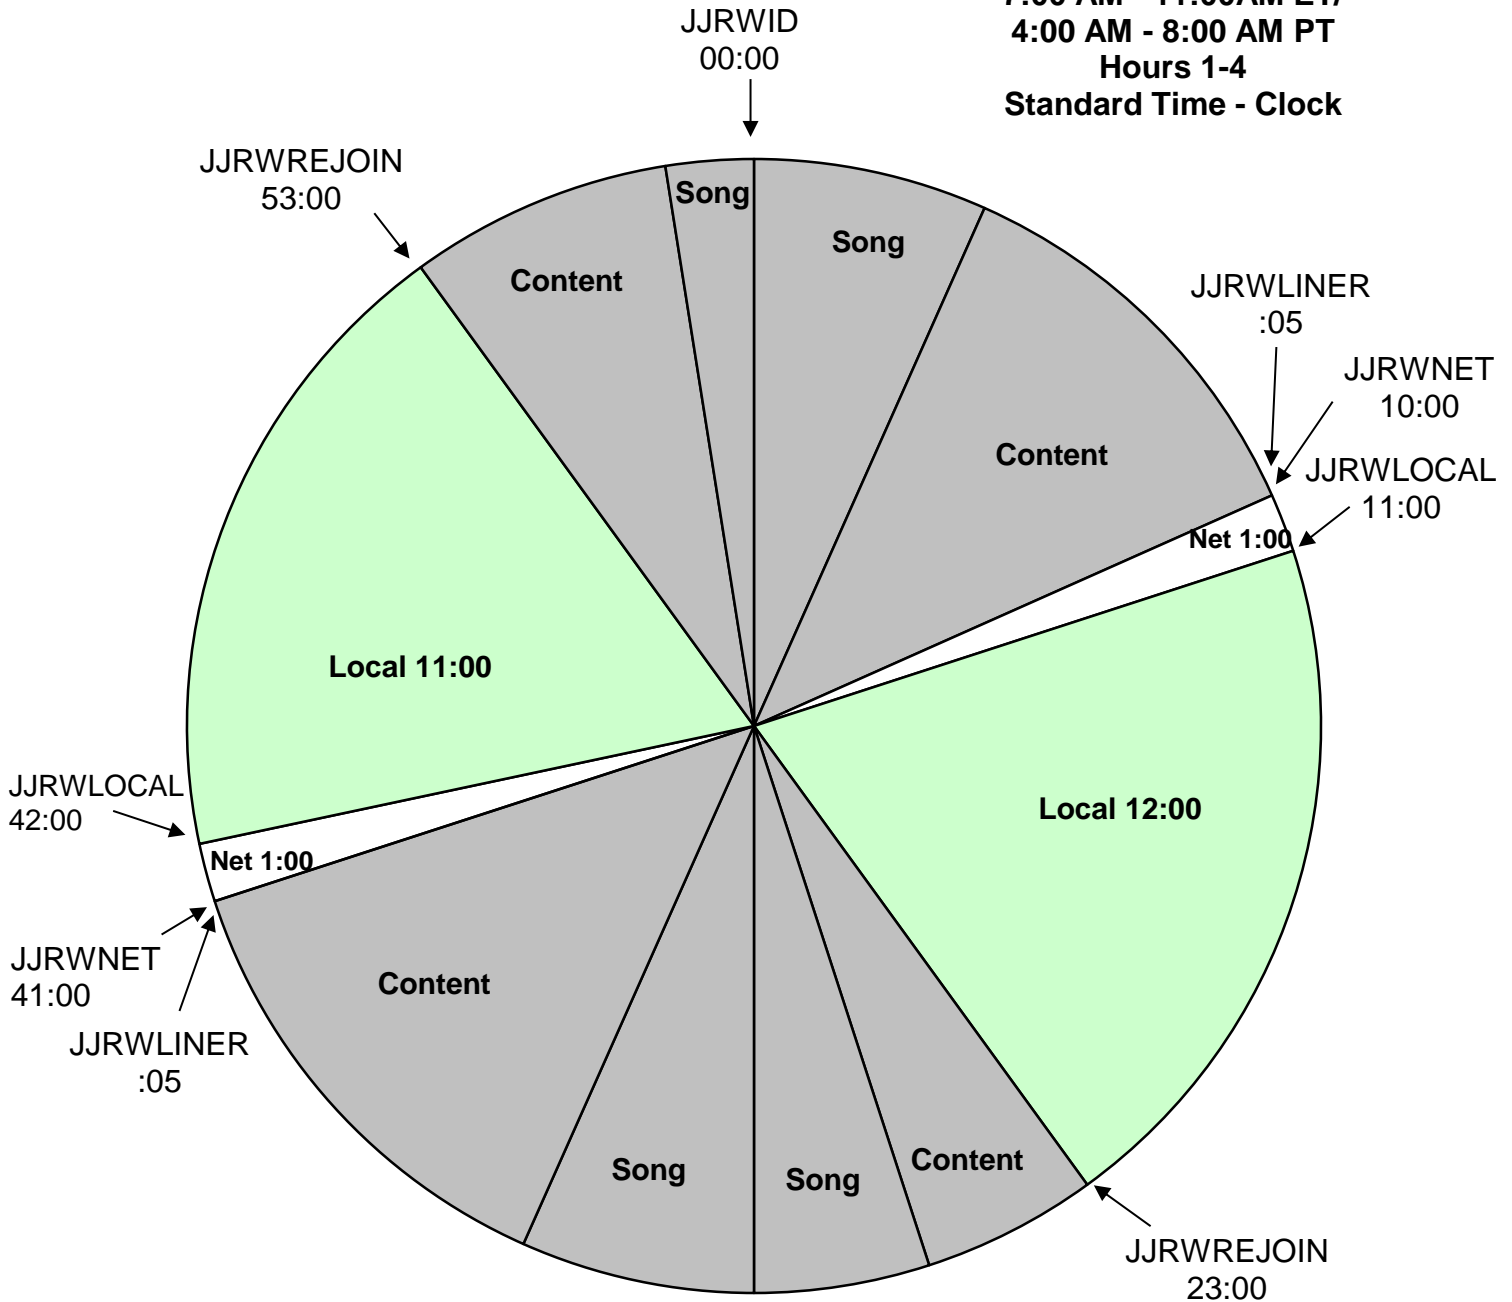

Johnjay and Rich  
 XDS Program: Johnjay & Rich Winter  
 Effective Date: November 2nd, 2020  
 Premiere XDS PRO4-P Satellite  
 Mon-Fri  
 7:00 AM - 11:00AM ET/  
 4:00 AM - 8:00 AM PT  
 Hours 1-4  
 Standard Time - Clock

For Technical Assistance Call  
 Premiere Network Operations Center: (800) 276-4431  
 Technical Info: <http://engineering.premiereradio.com>

JJRWREJOIN: Rejoins Program  
 JJRWNET: Network Break  
 JJRWLOCAL: Local Break  
 JJRWID: Fires locally produced floating top of hour :15 sec ID  
 JJRWLINER: Locally produced :05 sec liner

All Breaks Float